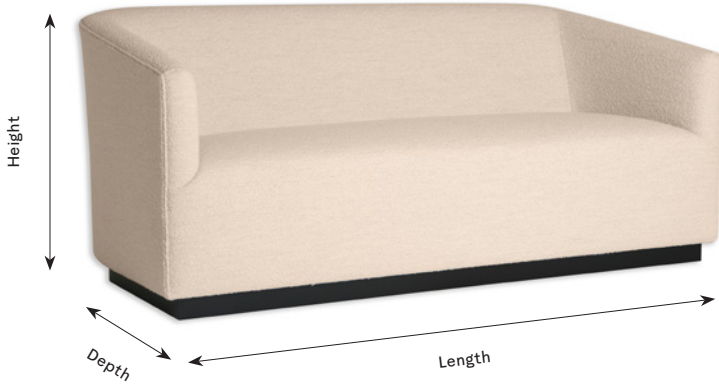

KINGCOME

Albany Sofa

Product Details	Materials and Construction
<p>Uncluttered, curved contours make a bold, contemporary design statement.</p>	<p>All Kingcome furniture is FSC Certified meaning they meet the highest environmental and social standards. Cushion fillings using feather and down are ethically sourced and cruelty free.</p>

2 Seater Sofa	2.5 Seater Sofa	3 Seater Sofa
<p>Length: 149cm Depth: 87cm Height: 76cm Approx Qty Fabric: 8m</p>	<p>Length: 172cm Depth: 87cm Height: 76cm Approx Qty Fabric: 9m</p>	<p>Length: 205cm Depth: 87cm Height: 76cm Approx Qty Fabric: 11.5m</p>
	 <p>*Size Shown</p>	