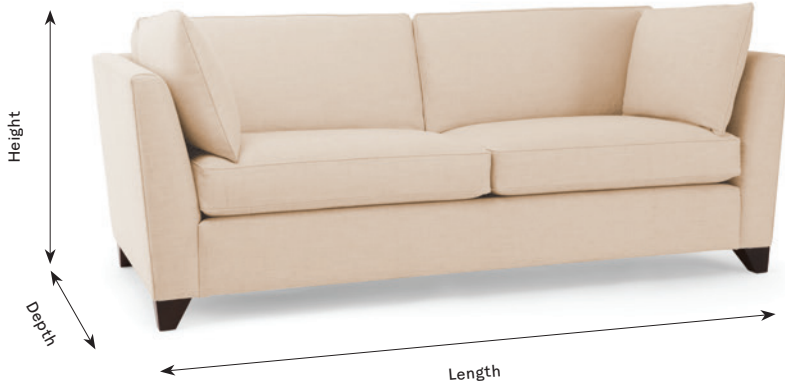

KINGCOME

Anderson Sofa

Product Details

Angular and tastefully proportioned, this versatile loose backed sofa brings comfort and character to any setting.

Materials and Construction

The Anderson Sofa features a tapered leg with a traditional rich brown stained walnut finish and a foam and Dacron cushion filling for balanced and firm support; comfortable, yet robust, and low maintenance.

2 Seater Sofa

Length: 183cm
Depth: 93cm
Height: 69cm

2.5 Seater Sofa

Length: 210cm
Depth: 93cm
Height: 69cm

*Size Shown

3 Seater Sofa

Length: 234cm
Depth: 93cm
Height: 69cm

KINGCOME

Anderson Sofa (K)

Chenille

Cream

Pearl

Pale Grey

Old Blue

Midnight

Leaf