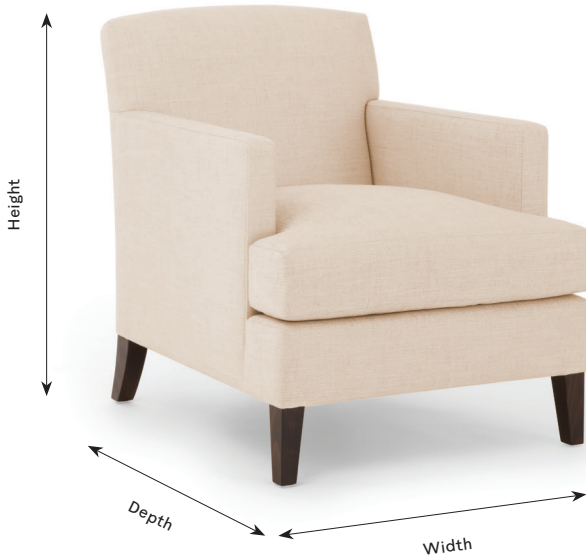

KINGCOME

Jansen Armchair

Product Details	Armchair
<p>Clean lined, this modernist inspired, compact chair has a robust, defined character.</p>	<p>Width: 66cm Depth: 81cm Height: 77cm</p>
<p>Materials and Construction</p>	 <p>*Size Shown</p>
<p>The Jansen armchair features a tapered leg with a traditional rich brown stained walnut finish and a feather and down duvet wrap cushion filling for balanced and firm support, providing a luxurious feel with less maintenance than feather and down.</p>	

KINGCOME

Jansen Armchair (K)

Velvet	Cotton	
 Cream	 Oatmeal	
 Stone	 Pebble	
 Taupe	 Gunmetal	
 Aqua	 Pale Blue	
 Dark Blue	 Dark Lime	
 Cactus	 Turmeric	
 Khaki		
 Camel		
 Copper		