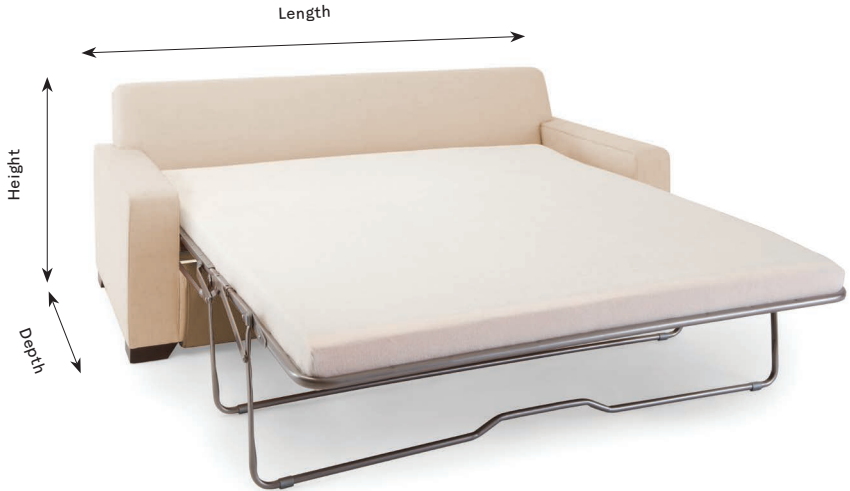

## Texas Sofa Bed

<b>Product Details</b>	<b>Materials and Construction</b>
<p>Stylish and angular, this loose backed sofa delivers strong clean lines. Available as made-to-order sofa bed.</p>	<p>All Kingcome furniture is FSC Certified meaning they meet the highest environmental and social standards. Cushion fillings using feather and down are ethically sourced and cruelty free.</p>

2 Seater Sofa	2.5 Seater Sofa	3 Seater Sofa
<p>Length: 180cm Depth: 100cm Height: 75cm Approx Qty Fabric: 14.5m</p>	<p>Length: 210cm Depth: 100cm Height: 75cm Approx Qty Fabric: 15.5m</p>	<p>Length: 234cm Depth: 100cm Height: 75cm Approx Qty Fabric: 17.5m</p>
	 <p>*Size Shown</p>	