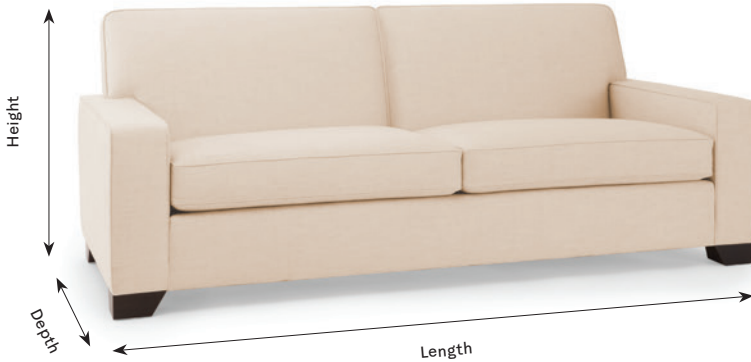

### Product Details

Stylish and bold, with strong clean lines and a sprung back.

### 2 Seater Sofa

Length: 180cm  
Depth: 102cm  
Height: 83cm  
Approx Qty Fabric: 13m

### 2.5 Seater Sofa

Length: 210cm  
Depth: 102cm  
Height: 83cm  
Approx Qty Fabric: 14m

\*Size Shown

### 3 Seater Sofa

Length: 234cm  
Depth: 102cm  
Height: 83cm  
Approx Qty Fabric: 17m