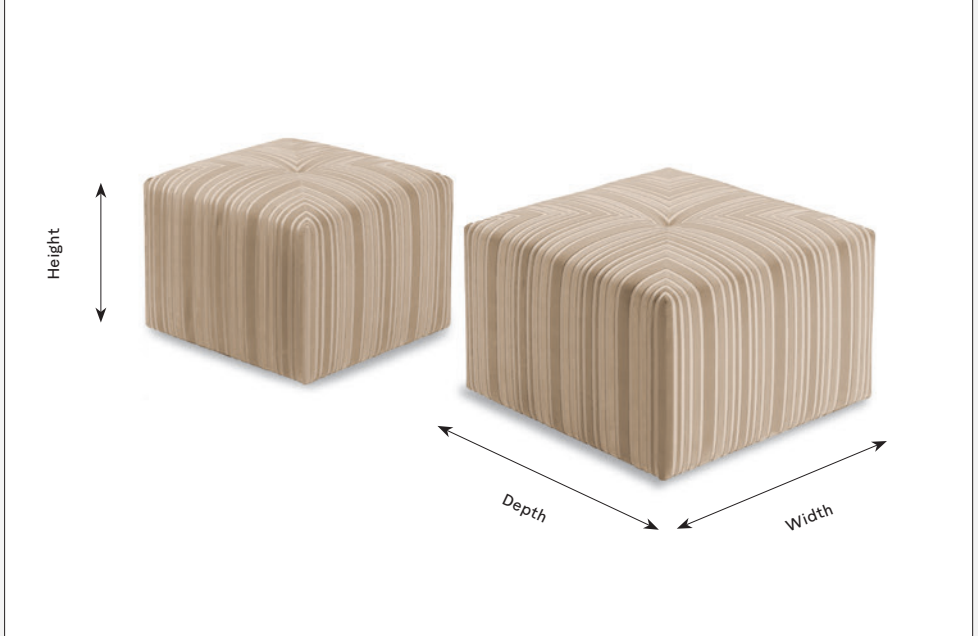

KINGCOME

Miami Cube

Product Details	Materials and Construction
<p>Our versatile Miami cubes can be used to add a ping of colour, as well as being a useful extra seat or surface.</p>	<p>All Kingcome furniture is FSC Certified meaning they meet the highest environmental and social standards. Cushion fillings using feather and down are ethically sourced and cruelty free.</p>

Small	Medium	Large
<p>Width: 47cm Depth: 47cm Height: 43cm Approx Qty Fabric: 1.5m</p>  <p>*Size Shown</p>	<p>Width: 56cm Depth: 56cm Height: 43cm Approx Qty Fabric: 1.5m</p> <p>*Size Shown</p>	<p>Width: 67cm Depth: 67cm Height: 43cm Approx Qty Fabric: 2.25m</p>